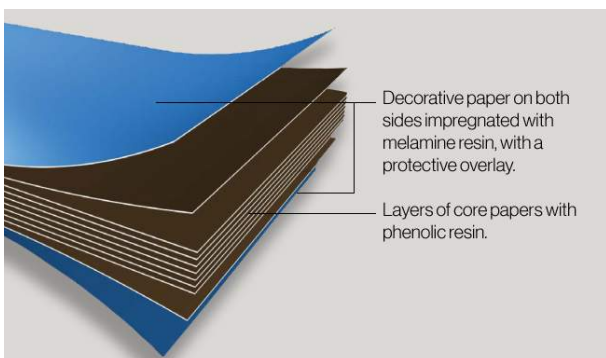

Standard material options

Laminates & CGL

2015 / 2016

Material Selector

MRMFC/ HPL/ CDF /CGL

Strength

Longevity

Water resistance

MRMFC

Moisture Resistant Melamine Faced Chipboard - Finished with a 2mm ABS high impact edging

HPL

High Pressure Laminate bonded to an 18mm MRMDF core - Finished with a 2mm ABS high impact edging

CDF

12.6mm compact density fibreboard - Polished edges all round. Extremely resilient to impact, FSC certified

CGL

12mm compact grade laminate - Polished edges all round. Extremely resilient to impact, waterproof

Washroom Decors

CGL/HPL/MRMFC

0101 White
LRV 81 - RAL 9010

0514 Ivory
LRV 77 - RAL 9001

8536 Lavender
LRV 50 - RAL 3015