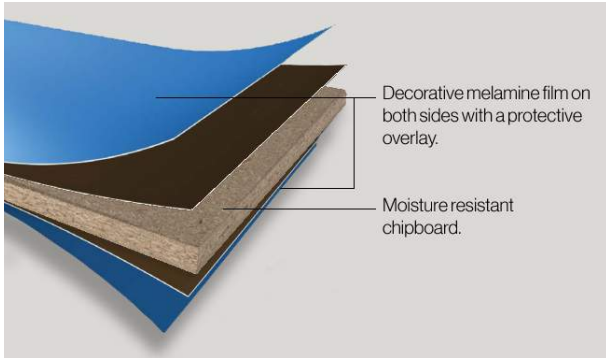

Standard material options

Laminates & CGL

2015 / 2016

Material Selector

MRMFC/ HPL/ CDF /CGL

Strength

Longevity

Water resistance

MRMFC

Moisture Resistant Melamine Faced Chipboard - Finished with a 2mm ABS high impact edging

HPL

High Pressure Laminate bonded to an 18mm MRMDF core - Finished with a 2mm ABS high impact edging

CDF

12.6mm compact density fibreboard - Polished edges all round. Extremely resilient to impact, FSC certified