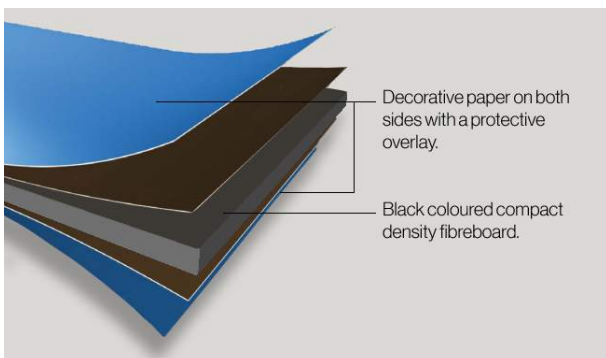

Standard material options

Laminates & CGL

2015 / 2016

Material Selector

MRMFC/ HPL/ CDF /CGL

Strength

Longevity

Water resistance

MRMFC

Moisture Resistant Melamine Faced Chipboard - Finished with a 2mm ABS high impact edging

HPL

High Pressure Laminate bonded to an 18mm MRMDF core - Finished with a 2mm ABS high impact edging

CDF

12.6mm compact density fibreboard - Polished edges all round. Extremely resilient to impact, FSC certified