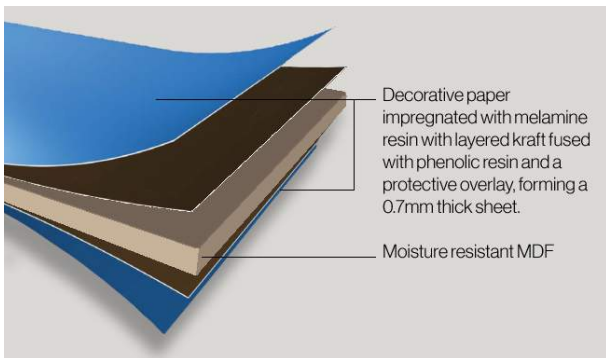

Standard material options

Laminates & CGL

2015 / 2016

Material Selector

MRMFC/ HPL/ CDF /CGL

Strength

Longevity

Water resistance

MRMFC

Moisture Resistant Melamine Faced Chipboard - Finished with a 2mm ABS high impact edging

HPL

High Pressure Laminate bonded to an 18mm MRMDF core - Finished with a 2mm ABS high impact edging

CDF

12.6mm compact density fibreboard - Polished edges all round. Extremely resilient to impact, FSC certified